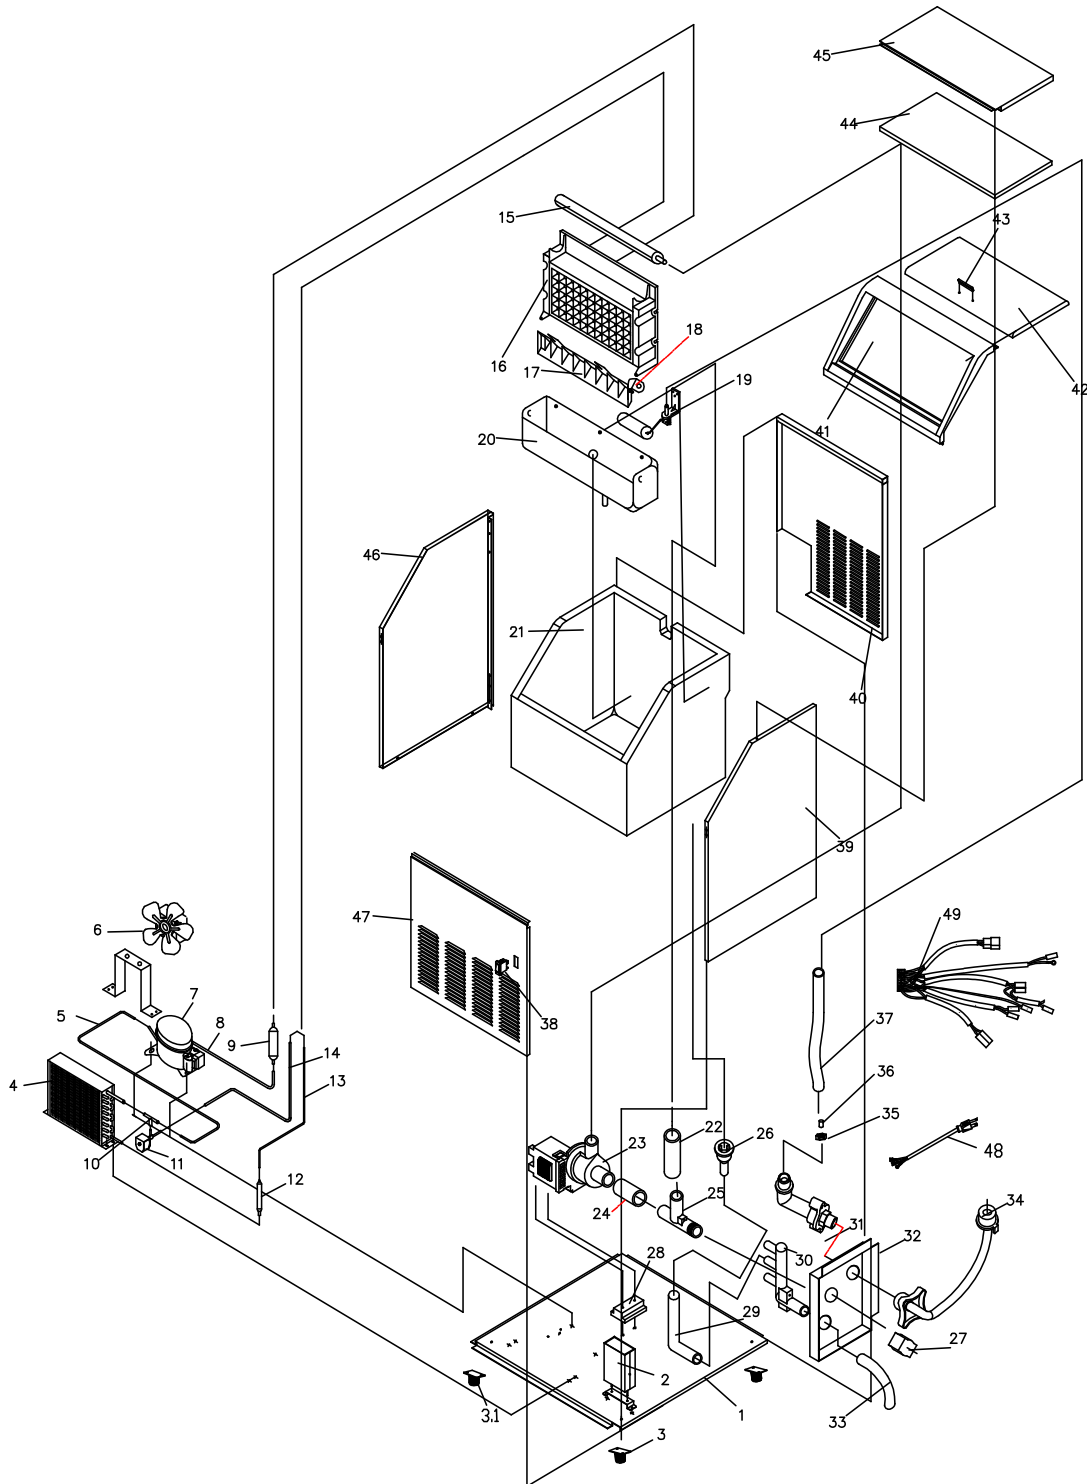

# Parts Breakdown

Model IC-CN-0016 37865

# Parts Breakdown

## Model IC-CN-0016 37865

Item No.	Description	Position	Item No.	Description	Position	Item No.	Description	Position
70009	Controller Box for 37865	2	70018	Ice Full Probe for 37865	18	70030	Drain Pipe for 37865	33
70010	Left Foot for 37865	3	70019	Storage Bin for 37865	21	70031	Water Supply Pipe for 37865	34
70011	Right Foot for 37865	3.1	70020	Water Trough Outlet Hose for 37865	22	70032	Nut of Water Inlet Pipe for 37865	35
70012	Condenser for 37865	4	39285	Water Pump for 37865	23	70033	Supporting Pipe for 37865	36
39284	EBM Motor 10W for 37865	6	70022	Water Pump Inlet Hose for 37865	24	70034	Water Inlet Hose for 37865	37
70014	Compressor for 37865	7	70023	Multi-Connection Pipe for 37865	25	70035	Power Switch for 37865	38
39282	Hot Gas Valve Coil for 37865	11	70024	Downcomer for 37865	26	70036	Doorframe for 37865	41
39281	Hot Gas Valve Body for 37865	11.1	70025	Cap Nut of Water Drain for 37865	27	70037	Door for 37865	42
40286	Drier for 37865	12	70026	Pump Mat for 37865	28	70038	Handle for 37865	43
70016	Capillary Tube for 37865	13	70027	Rubber of Drain for 37865	29	70039	Power Supply and Plug for 37865	48
70017	Evaporator for 37865	16	70028	Connector of Drain for 37865	30	70040	Wiring for 37865	49
64161	Evaporator Flap for 37865	17	70029	Water Inlet Connector for 37865	31			